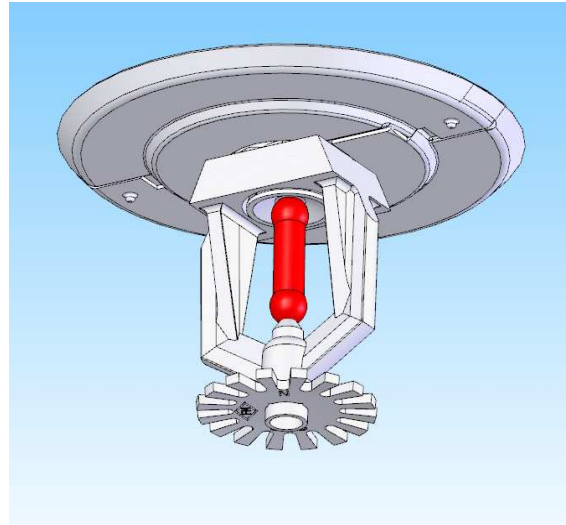

Chrome models

White models

Fire protection

Reference	Description	Thread (mm)	Finish	Material	e (mm)	ØD (mm)
ROSACERCHR	Replacement escutcheon	22 (1/2")	Chrome	Steel	6	80
ROSACERCHR	Replacement escutcheon	22 (1/2")	White	Steel	5	80
ROSACERCHR3/4	Replacement escutcheon	28 (3/4")	Chrome	Steel	6	80
ROSACETEDE	1 piece escutcheon 90x40 Deco sprinkler	40	Chrome	Steel	5	90