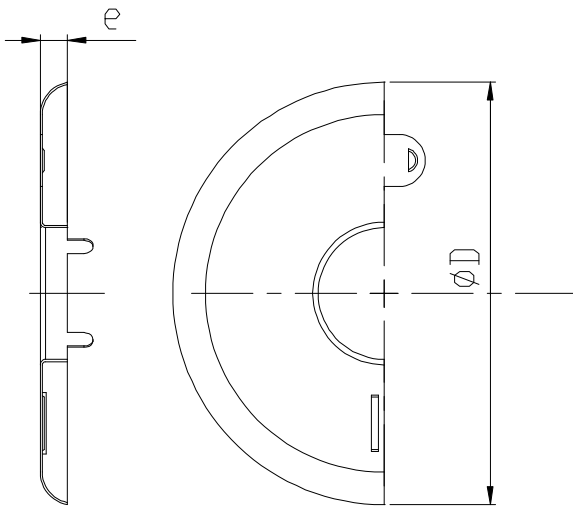

Chrome models

White models

Fire protection

Reference	Description	Thread (mm)	Finish	Material	e (mm)	ØD (mm)
ROSACERCHR	Replacement escutcheon	22 (1/2")	Chrome	Steel	6	80
ROSACERCHR	Replacement escutcheon	22 (1/2")	White	Steel	5	80
ROSACERCHR3/4	Replacement escutcheon	28 (3/4")	Chrome	Steel	6	80
ROSACETEDE	1 piece escutcheon 90x40 Deco sprinkler	40	Chrome	Steel	5	90