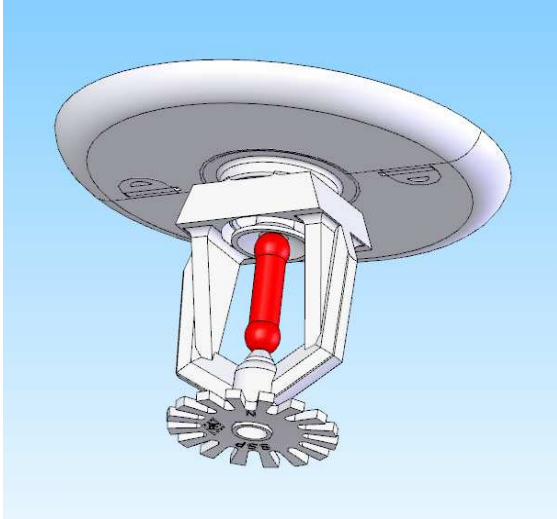

Chrome models

White models

Fire protection

Reference	Description	Thread (mm)	Finish	Material	e (mm)	ØD (mm)
ROSACERCHR	Replacement escutcheon	22 (1/2")	Chrome	Steel	6	80
ROSACERCHR	Replacement escutcheon	22 (1/2")	White	Steel	5	80
ROSACERCHR3/4	Replacement escutcheon	28 (3/4")	Chrome	Steel	6	80
ROSACETEDE	1 piece escutcheon 90x40 Deco sprinkler	40	Chrome	Steel	5	90