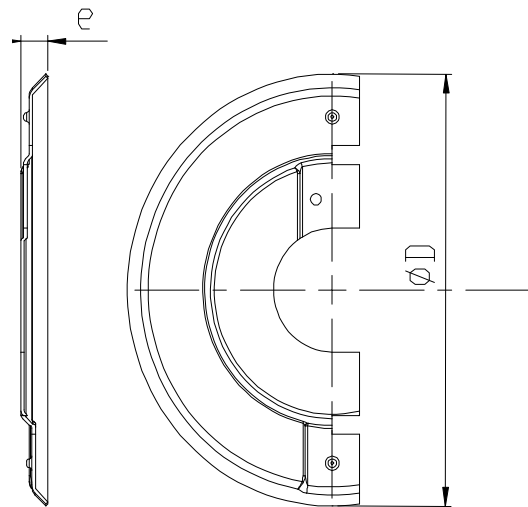

Chrome models

White models

Fire protection

Reference	Description	Thread (mm)	Finish	Material	e (mm)	ØD (mm)
ROSACERCHR	Replacement escutcheon	22 (1/2")	Chrome	Steel	6	80
ROSACERCHR	Replacement escutcheon	22 (1/2")	White	Steel	5	80
ROSACERCHR3/4	Replacement escutcheon	28 (3/4")	Chrome	Steel	6	80
ROSACETEDE	1 piece escutcheon 90x40 Deco sprinkler	40	Chrome	Steel	5	90