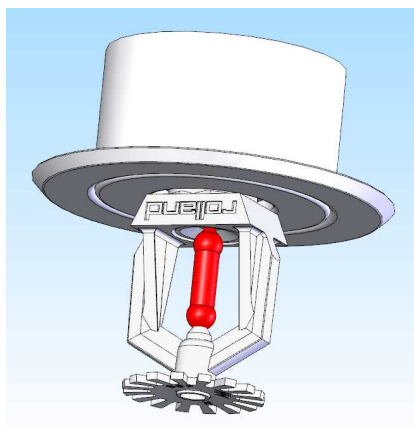

2 PIECES ADJUSTABLE ESCUTCHEONS

2 PIECES ADJUSTABLE ESCUTCHEONS
LONG MODEL

Reference	Description	Sprinkler thread	Finish	ϕd (mm)	ϕD (mm)	h (mm)	e (mm)
ROSACEDCHR	2 pieces adjustable escutcheon	1/2"	Chrome	48	73	18	3
ROSACEDBLA	2 pieces adjustable escutcheon	1/2"	White	48	73	18	3
ROSACEDP	2 pieces adjustable escutcheon	1/2"	Painted*	48	73	18	3
ROSACEDCHRLARGE	2 pieces adjustable escutcheon Large model	1/2"	Chrome	50	90	12	4
ROSACEDBLALARGE	2 pieces adjustable escutcheon Large model	1/2"	White	50	90	12	4
ROSACEDRALLCHR	2 pieces adjustable escutcheon Long model	1/2"	Chrome	56	90	15 to 43	32
ROSACEDRALLBLA	2 pieces adjustable escutcheon Long model	1/2"	White	56	90	15 to 43	32
ROSACEDCHR3/4	2 pieces adjustable escutcheon	3/4"	Chrome	48	73	18	3
ROSACEDBLA3/4	2 pieces adjustable escutcheon	3/4"	White	48	73	18	3

* RAL to specify on order