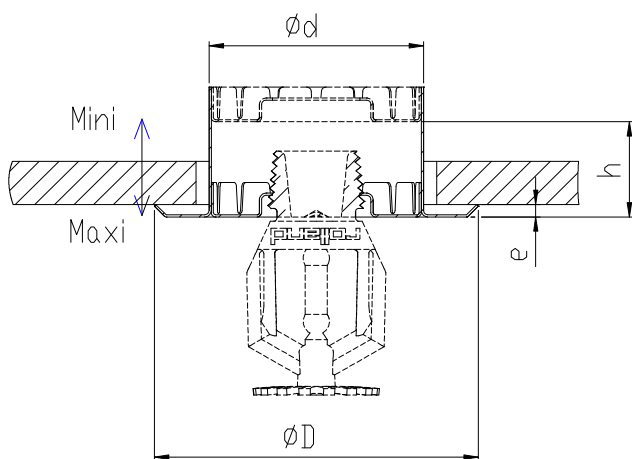

2 PIECES ADJUSTABLE ESCUTCHEONS

2 PIECES ADJUSTABLE ESCUTCHEONS
LONG MODEL

Reference	Description	Sprinkler thread	Finish	ϕd (mm)	ϕD (mm)	h (mm)	e (mm)
ROSACEDCHR	2 pieces adjustable escutcheon	1/2"	Chrome	48	73	18	3
ROSACEDBLA	2 pieces adjustable escutcheon	1/2"	White	48	73	18	3
ROSACEDP	2 pieces adjustable escutcheon	1/2"	Painted*	48	73	18	3
ROSACEDCHRLARGE	2 pieces adjustable escutcheon Large model	1/2"	Chrome	50	90	12	4
ROSACEDBLALARGE	2 pieces adjustable escutcheon Large model	1/2"	White	50	90	12	4
ROSACEDRALLCHR	2 pieces adjustable escutcheon Long model	1/2"	Chrome	56	90	15 to 43	32
ROSACEDRALLBLA	2 pieces adjustable escutcheon Long model	1/2"	White	56	90	15 to 43	32
ROSACEDCHR3/4	2 pieces adjustable escutcheon	3/4"	Chrome	48	73	18	3
ROSACEDBLA3/4	2 pieces adjustable escutcheon	3/4"	White	48	73	18	3

* RAL to specify on order