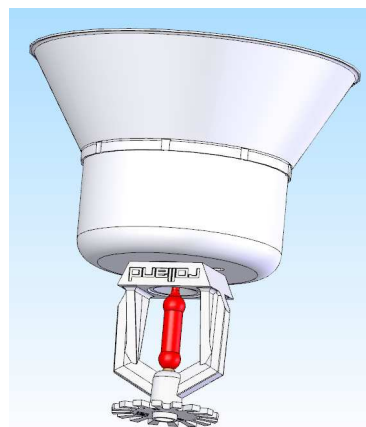

2 PIECES ADJUSTABLE ESCUTCHEONS

2 PIECES ADJUSTABLE ESCUTCHEONS
LONG MODEL

Reference	Description	Sprinkler thread	Finish	ϕd (mm)	ϕD (mm)	h (mm)	e (mm)
ROSACEDCHR	2 pieces adjustable escutcheon	1/2"	Chrome	48	73	18	3
ROSACEDBLA	2 pieces adjustable escutcheon	1/2"	White	48	73	18	3
ROSACEDP	2 pieces adjustable escutcheon	1/2"	Painted*	48	73	18	3
ROSACEDCHRLARGE	2 pieces adjustable escutcheon Large model	1/2"	Chrome	50	90	12	4
ROSACEDBLALARGE	2 pieces adjustable escutcheon Large model	1/2"	White	50	90	12	4
ROSACEDRALLCHR	2 pieces adjustable escutcheon Long model	1/2"	Chrome	56	90	15 to 43	32
ROSACEDRALLBLA	2 pieces adjustable escutcheon Long model	1/2"	White	56	90	15 to 43	32
ROSACEDCHR3/4	2 pieces adjustable escutcheon	3/4"	Chrome	48	73	18	3
ROSACEDBLA3/4	2 pieces adjustable escutcheon	3/4"	White	48	73	18	3

* RAL to specify on order