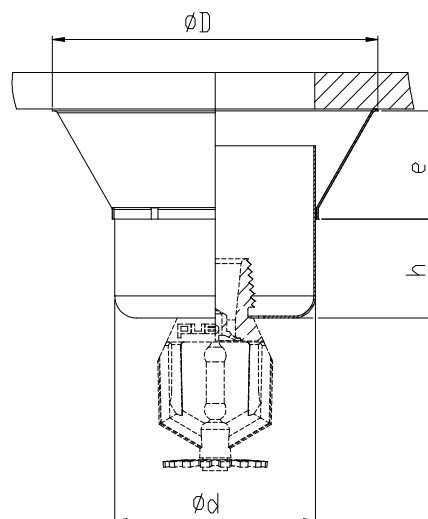

2 PIECES ADJUSTABLE ESCUTCHEONS

2 PIECES ADJUSTABLE ESCUTCHEONS
LONG MODEL

Reference	Description	Sprinkler thread	Finish	ϕd (mm)	ϕD (mm)	h (mm)	e (mm)
ROSACEDCHR	2 pieces adjustable escutcheon	1/2"	Chrome	48	73	18	3
ROSACEDBLA	2 pieces adjustable escutcheon	1/2"	White	48	73	18	3
ROSACEDP	2 pieces adjustable escutcheon	1/2"	Painted*	48	73	18	3
ROSACEDCHRLARGE	2 pieces adjustable escutcheon Large model	1/2"	Chrome	50	90	12	4
ROSACEDBLALARGE	2 pieces adjustable escutcheon Large model	1/2"	White	50	90	12	4
ROSACEDRALLCHR	2 pieces adjustable escutcheon Long model	1/2"	Chrome	56	90	15 to 43	32
ROSACEDRALLBLA	2 pieces adjustable escutcheon Long model	1/2"	White	56	90	15 to 43	32
ROSACEDCHR3/4	2 pieces adjustable escutcheon	3/4"	Chrome	48	73	18	3
ROSACEDBLA3/4	2 pieces adjustable escutcheon	3/4"	White	48	73	18	3

* RAL to specify on order